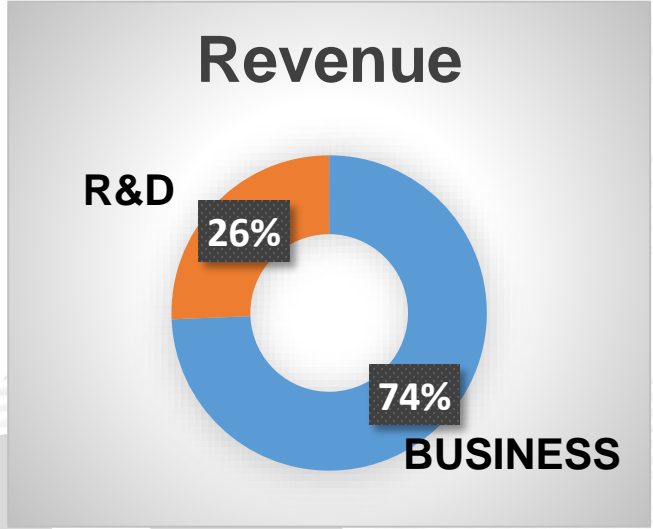

IMA within Europe