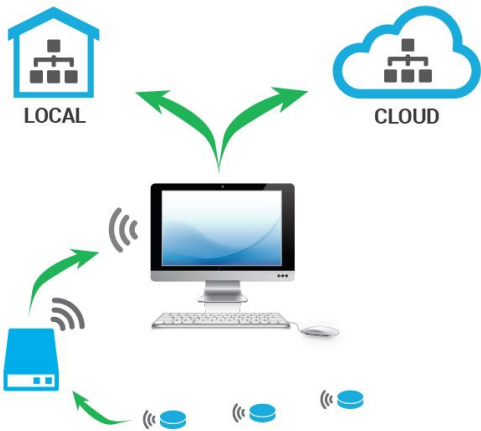

Broader usage

Advanced functions

IMaporter Pro

Robust solution

Universal usage

Interface for
integrations

IMaporter Cloud

Remote control

Variable functions

Cost effective SaaS

MobileAccess

Id via mobile device

- Tap – touch based up to 5cm
- Proximity – lighting up devices display in range of reader

BLE remote control

- Identification over distance
- Trigger using a button
- Ideal for parking lots and gates

Cloud management

- Web service 24/365
- Automatized mobile key management
- Secure key transfer
- API interface for easy third-party integrations
- Time-limited keys

SMARTPorter in tracking mode

Localization service for industrial environment

- ☾ Tools and assets monitoring
- ☾ Scalable SaaS service
- ☾ Simple installation

place for time selector

...or in checking service

Supervision for service and maintenance

IMAporter– FOXCONN / DRYAK farm

Arms factory Sellier & Bellot / Water power station ČEZ