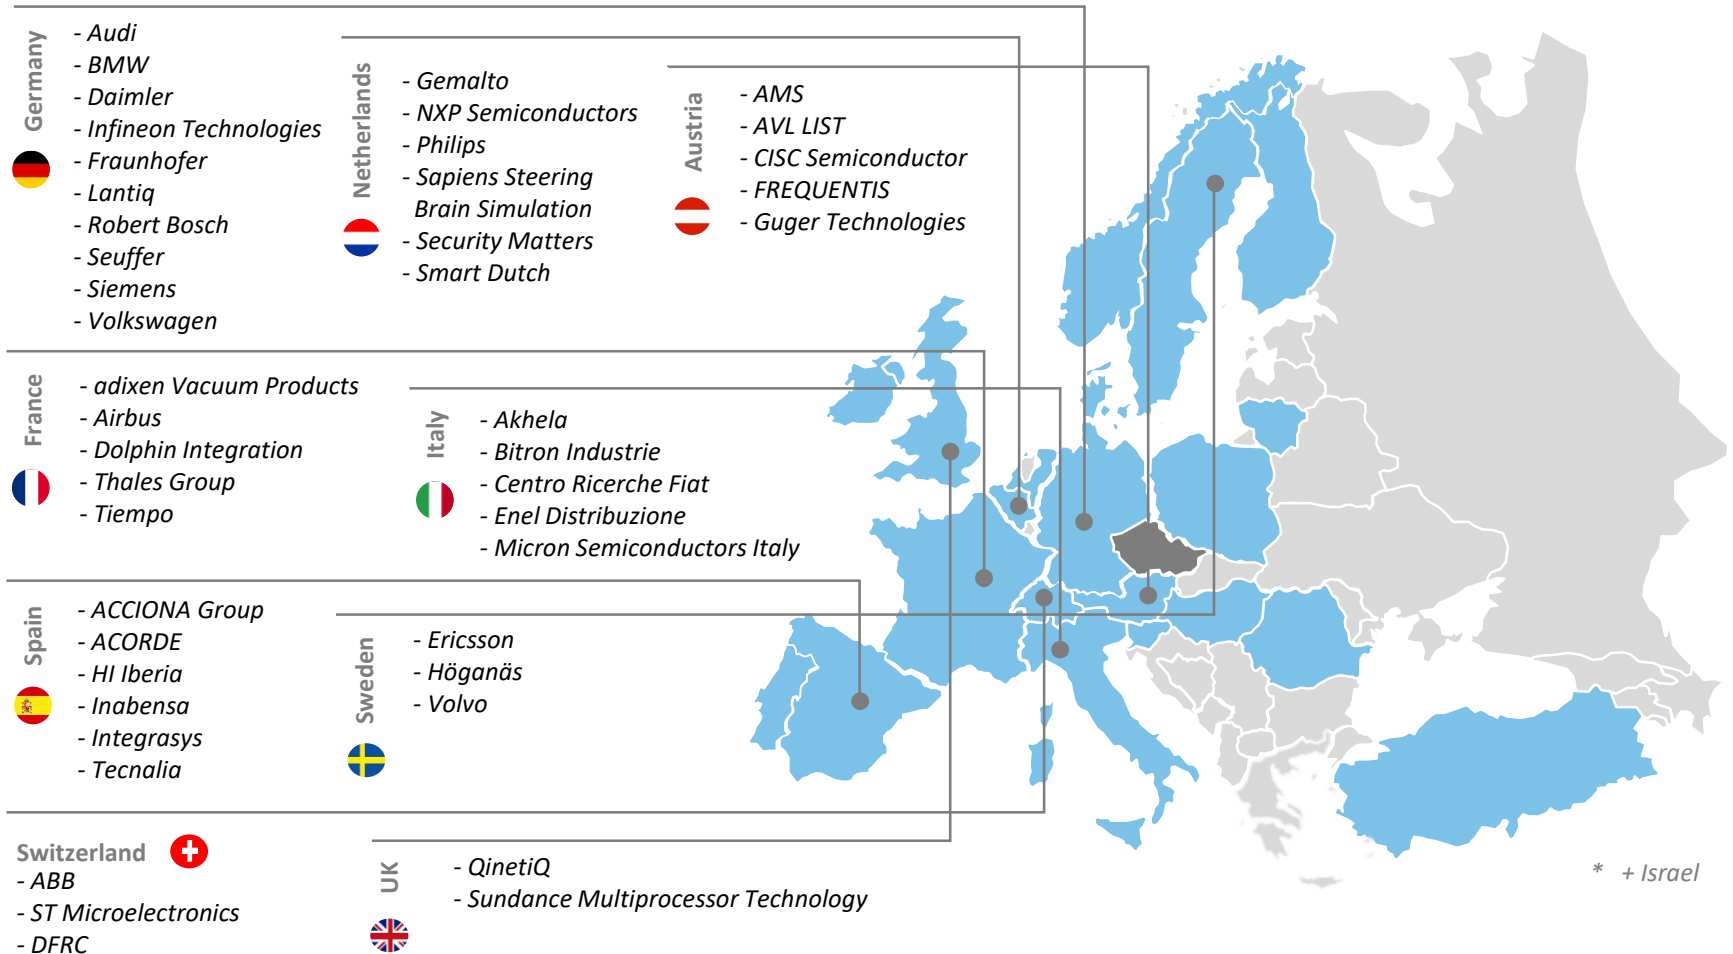

IMA offers

- Bridging European R&D landscape for Korean partners
- Distribution of common outcomes in Europe

IMA - Who we are?

- ☾ Leading supplier of id systems to private / public sectors in the Czech Republic

- ☾ 70+ employees, annual turnover around 4 mil EUR
- ☾ In house R&D, production and supply/service chain
- ☾ Facts:
 - Daily managed hundreds of thousand users
 - 25 years of Technology Scouting
 - Resounding customers: ČEZ, ŠKODA Auto, PANASONIC, LEGO, Foxconn, Marks & Spencer, Puma ...

IMA within Europe

Selected business partners

Ecosystem of R&D projects with 250+ partners. 2/3 industrial, 1/3 from universities, research institutes and other academic institutions.

Selected academic partners

Czech Republic

- Charles University (*First Faculty of Medicine*)
- CVUT - Czech Technical University in Prague
- Brno University of Technology (*Institute of Microelectronics, CEITEC*)
- Technical University Liberec