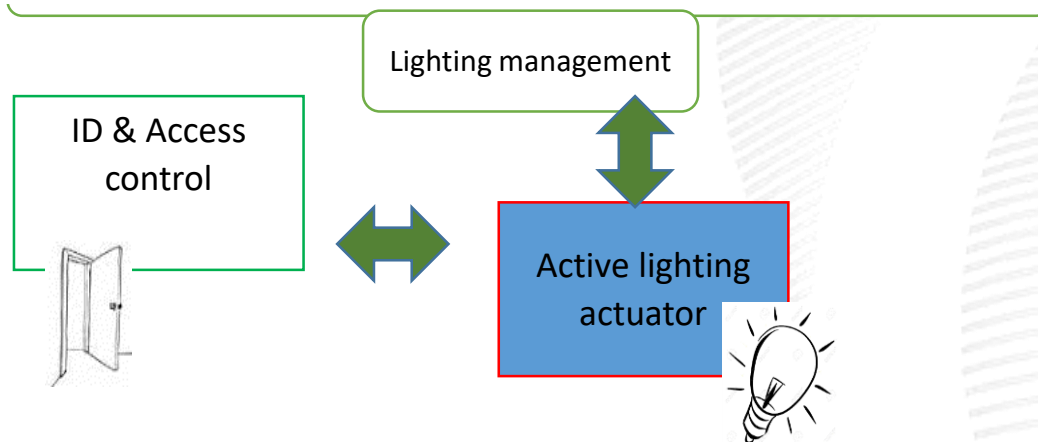

SMARTporter a glance

- ③ Secure scalable id system
- ③ Deterministic access control in parallel with fuzzy behaviour profiling
- ③ Sensors on LP WAN integrated
- ③ Advanced BCD SiC Power Actuators for site management

SMARTporter concept

Deterministic

Smart Site Management

Cyber - Physical - Systems

**ACCESS CONTROL
IDENTITY
MANAGEMENT**

- Wireless bGrid™
- LP WANs
- Sensors

General Data Protection Regulation

Scalability

Access Control Systems for *the small and the big*

Certified for NSA level 4 "Strictly confidential"

IMaporter Mobile

Standalone system

Mobile managed

Innovative
identification

IMaporter Basic

Centrally managed